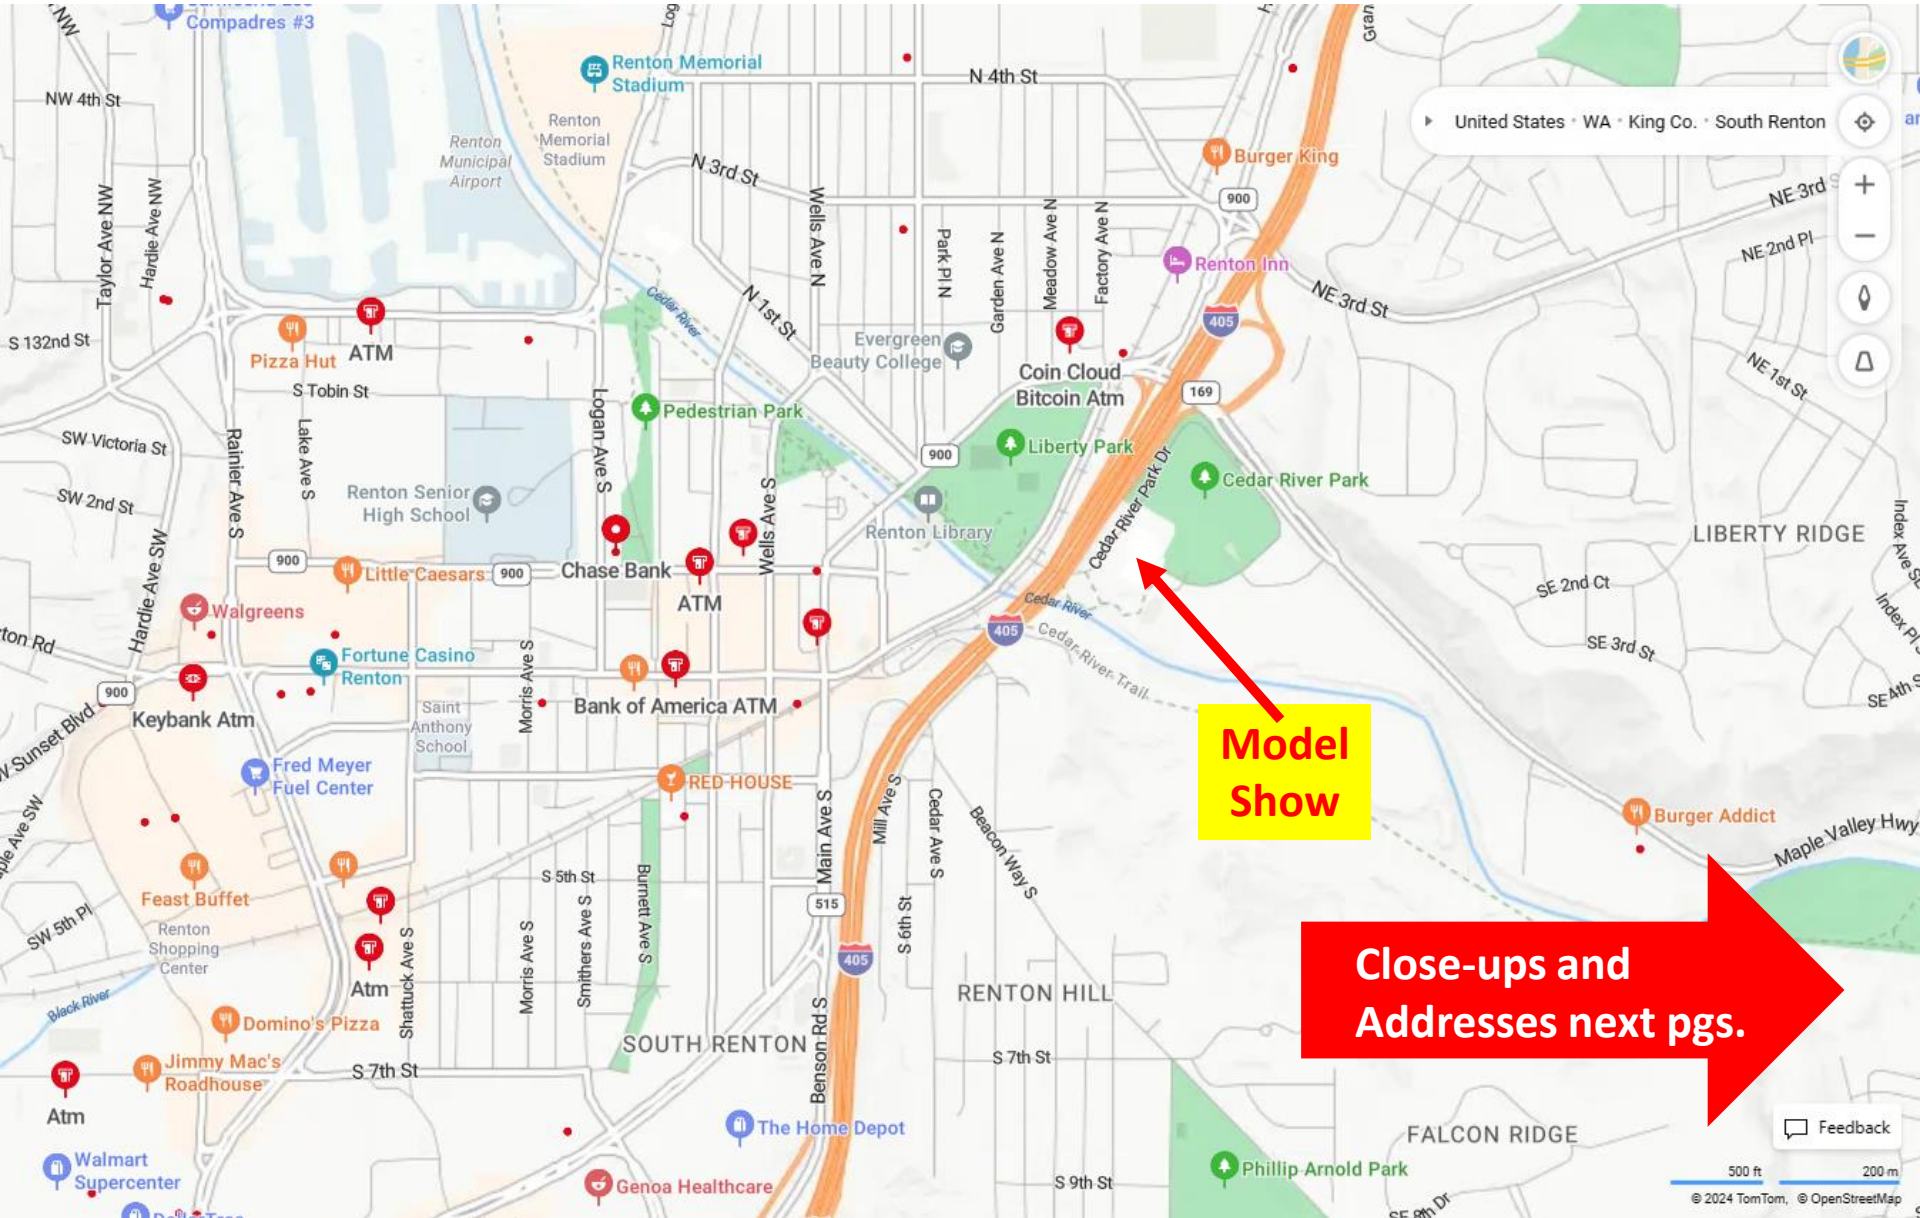

# ATMs Close to the Renton Community Center – Model Show April 27<sup>th</sup> 2024

# ATMs Close to the Renton Community Center – Model Show April 27<sup>th</sup> 2024

**Model Show**

## ATMs Close to the Renton Community Center – Model Show April 27<sup>th</sup> 2024

- 1** 205 Airport Way, Renton, WA 98057
- 2** 1408 Bronson Way N, Renton, Wa
- 3** 201 Williams Ave S, Renton, WA 98057
- 4** 300 Burnett Ave S, Renton, WA 98057
- 5** 907 S 3rd St, Renton, WA 98057
- 6** 536B Rainier Ave S, Renton, WA 98057
- 7** 540 Rainier Ave S, Renton, Wa 98057
- 8** 53 SW Sunset Blvd, Renton, Wa 98057
- 9** 858 S 2nd St, Renton, WA 98057