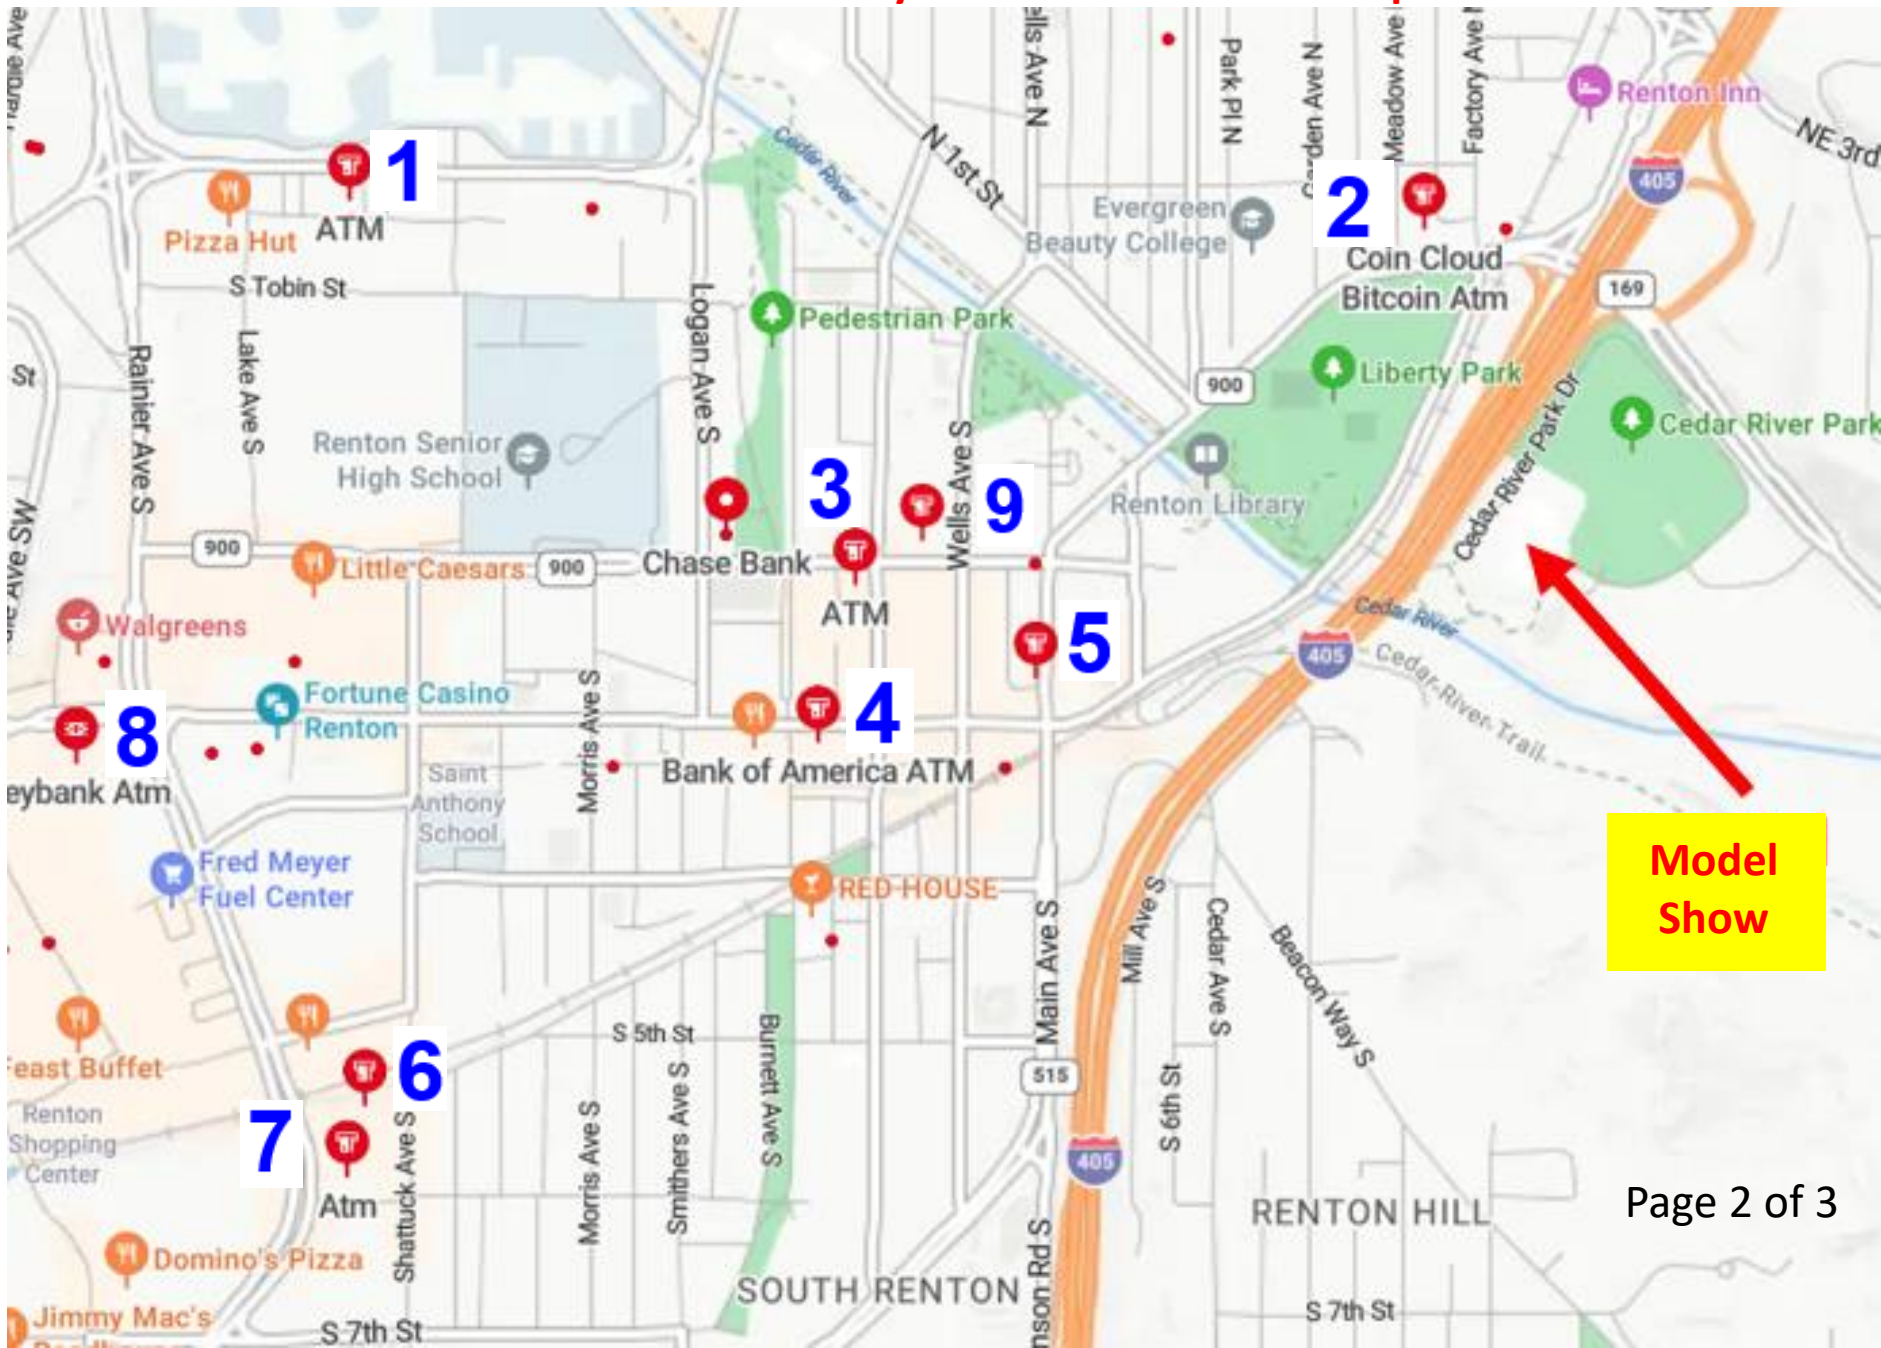

# ATMs Close to the Renton Community Center – Model Show April 27<sup>th</sup> 2024

# ATMs Close to the Renton Community Center – Model Show April 27<sup>th</sup> 2024

**Model Show**

## ATMs Close to the Renton Community Center – Model Show April 27<sup>th</sup> 2024

- 1** 205 Airport Way, Renton, WA 98057
- 2** 1408 Bronson Way N, Renton, Wa
- 3** 201 Williams Ave S, Renton, WA 98057
- 4** 300 Burnett Ave S, Renton, WA 98057
- 5** 907 S 3rd St, Renton, WA 98057
- 6** 536B Rainier Ave S, Renton, WA 98057
- 7** 540 Rainier Ave S, Renton, Wa 98057
- 8** 53 SW Sunset Blvd, Renton, Wa 98057
- 9** 858 S 2nd St, Renton, WA 98057